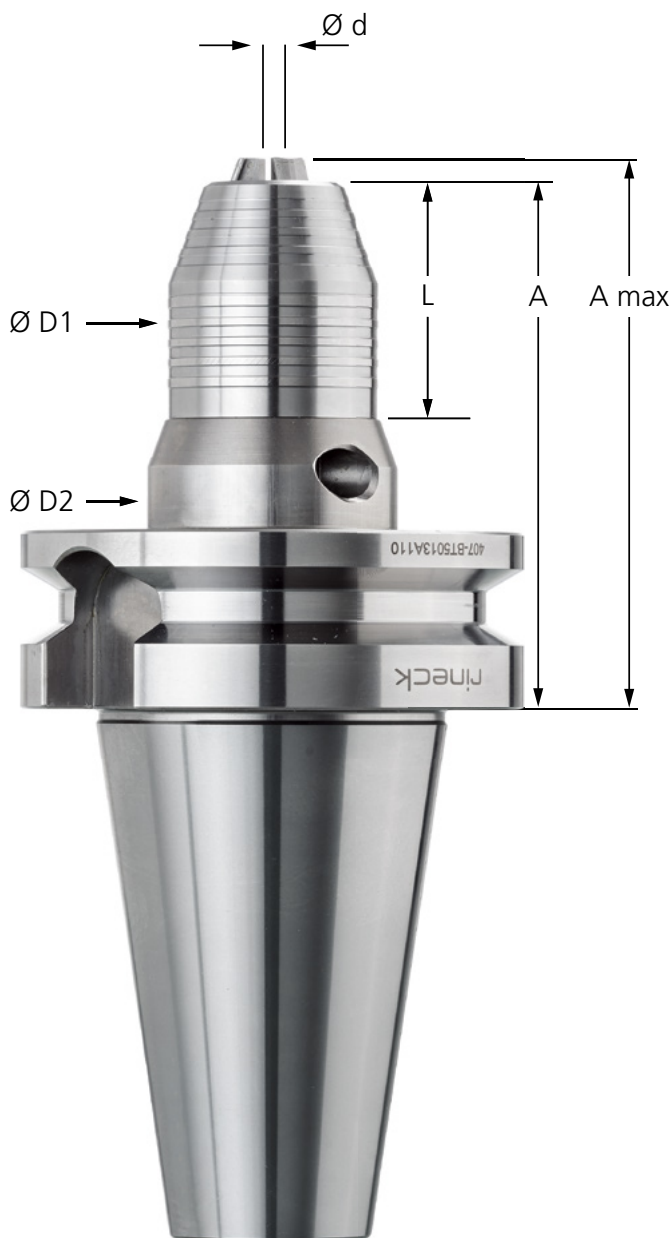

für Rechts- und Linkslauf
for clockwise
and anti clockwise rotation
Per rotazione oraria
ed anti-oraria

Bestell-Nr.	BT	Spannbereich Ø d	A	A max	Ø D1	Ø D2	L
order number Codice articolo		clamping range Campo di serraggio					
407 - BT3008A80	30	0,5 - 8,0	80,0	82,5	34,5	45,0	40,0
407 - BT4008A85	40	0,5 - 8,0	85,0	87,5	34,5	45,0	40,0
407 - BT4013A95	40	1,0 - 13,0	95,0	104,0	42,0	50,0	47,0
407 - BT4016A95	40	2,5 - 16,0	95,0	106,0	49,0	50,0	50,0
407 - BT5013A110	50	1,0 - 13,0	110,0	119,0	42,0	50,0	47,0
407 - BT5016A110	50	2,5 - 16,0	110,0	121,0	49,0	50,0	50,0