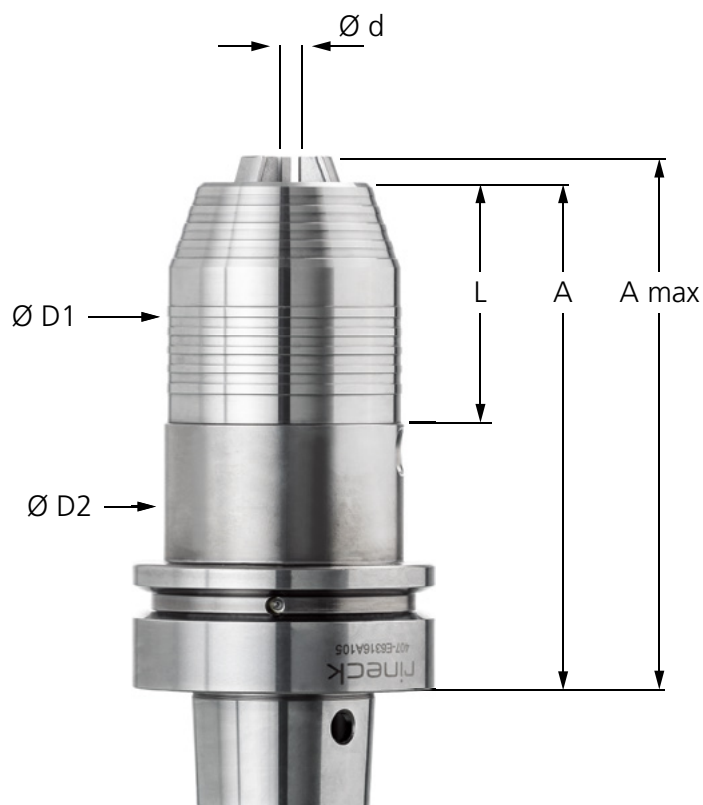

für Rechts- und Linkslauf
for clockwise
and anti clockwise rotation
Per rotazione oraria
ed anti-oraria

69893-5

Bestell-Nr.	HSK	Spannbereich Ø d	A	A max	Ø D1	Ø D2	L
order number Codice articolo		clamping range Campo di serraggio					
407 - E4008A95	E40	0,5 - 8,0	95,0	97,5	34,5	45,0	40,0
407 - E5008A100	E50	0,5 - 8,0	100,0	102,5	34,5	45,0	40,0
407 - E5013A110	E50	1,0 - 13,0	110,0	119,0	42,0	50,0	47,0
407 - E5016A110	E50	2,5 - 16,0	110,0	121,0	49,0	50,0	50,0
407 - E6313A105	E63	1,0 - 13,0	105,0	114,0	42,0	50,0	47,0
407 - E6316A105	E63	2,5 - 16,0	105,0	116,0	49,0	50,0	50,0